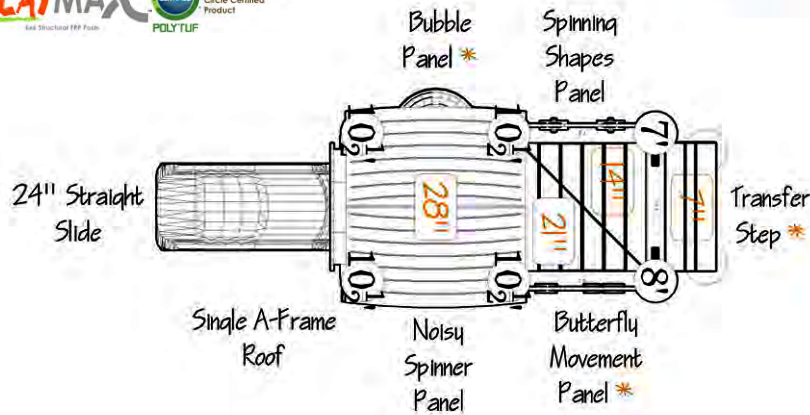

PT-200941

Age Group: 6-23 Months

USE ZONE: 16'x26'
PLAY CAPACITY: 10-15 Kids
ADA: Yes
ELEVATED PLAY: 4 Components
GROUND LEVEL PLAY: 0 Components

CONTAINS 2,100 RECYCLED MILK JUGS!

PLAYMAX POLYTUF
Manufactured with integrity, using a Green Circle Certified Product