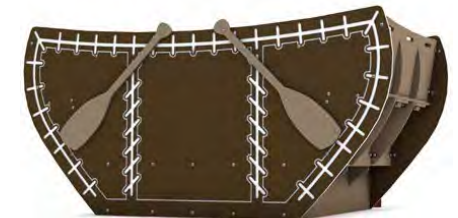

All-Inclusive!

Children of all abilities can join & work together, as they glide back and forth on this all-inclusive glider. This structure requires a 12' ramp assembly and provides an ADA compliant turning space to ensure that this Rock & Glide is a fun space for everyone.

- Inclusive design
- Seating for 6 plus one mobility device
- Glides back and forth
- Requires 12' ramp assembly

Canoe design