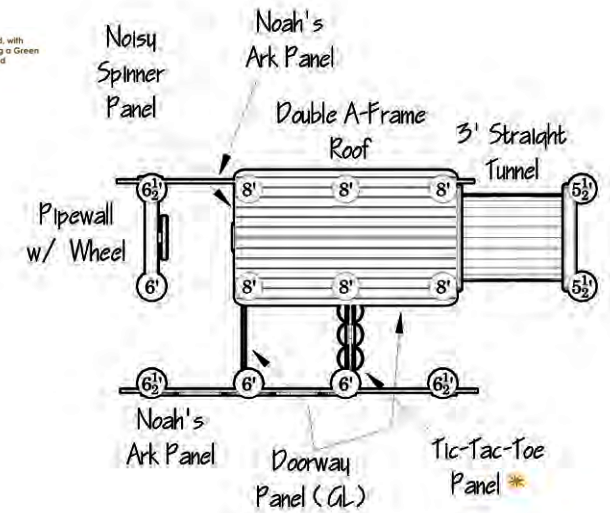

VM-400943

Age Group: 6-23 Months

USE ZONE: 24'x18'
 PLAY CAPACITY: 10-15 Kids
 ADA: Yes
 ELEVATED PLAY: 0 Components
 GROUND LEVEL PLAY: 6 Components

 CONTAINS 4,400 RECYCLED MILK JUGS!

VALUMAX  Manufactured with integrity, using a Green Circle Certified Product
 POLY TUF