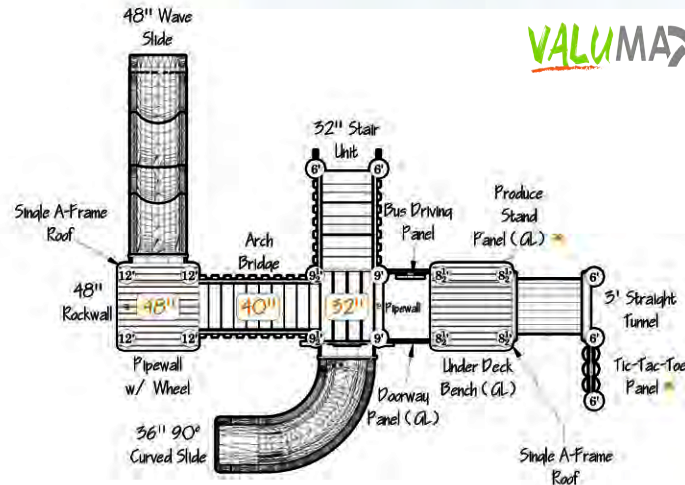

USE ZONE: 36'x33'
 PLAY CAPACITY: 35-40 Kids
 ADA: Yes
 ELEVATED PLAY: 7 Components
 GROUND LEVEL PLAY: 2 Components

CONTAINS 11,000 RECYCLED MILK JUGS!

PLAYMAX Manufactured with integrity, using a Green Circle Certified Product
 POLYTUF

PT-200902

Age Group: 2-5 Years

USE ZONE: 31'x34'
 PLAY CAPACITY: 30-35 Kids
 ADA: Yes
 ELEVATED PLAY: 6 Components
 GROUND LEVEL PLAY: 4 Components

CONTAINS 11,200 RECYCLED MILK JUGS!

PLAYMAX Manufactured with integrity, using a Green Circle Certified Product
 POLYTUF

VM-400911

Age Group: 2-5 Years

USE ZONE: 30'x28'
 PLAY CAPACITY: 25-30 Kids
 ADA: Yes
 ELEVATED PLAY: 4 Components
 GROUND LEVEL PLAY: 6 Components

CONTAINS 8,600 RECYCLED MILK JUGS!

VALUMAX Manufactured with integrity, using a Green Circle Certified Product
 POLYTUF