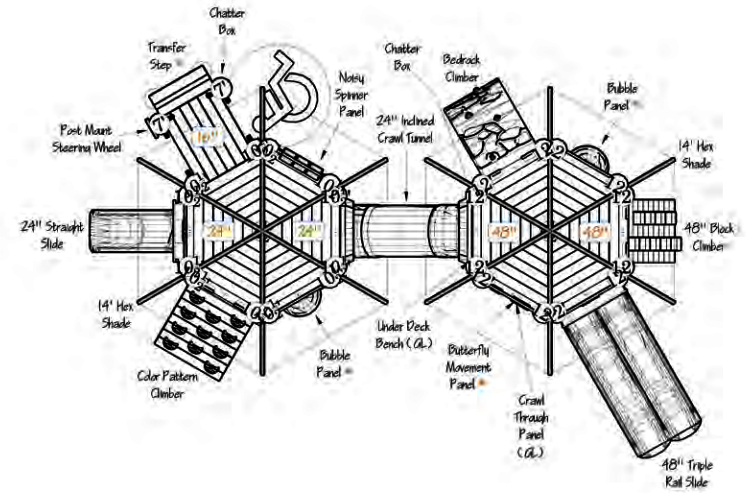

PT-200913

Age Group: 2-5 Years

USE ZONE: 44'x33'
PLAY CAPACITY: 40-45 Kids
ADA: Yes
ELEVATED PLAY: 8 Components
GROUND LEVEL PLAY: 4 Components

CONTAINS 23,000 RECYCLED MILK JUGS!