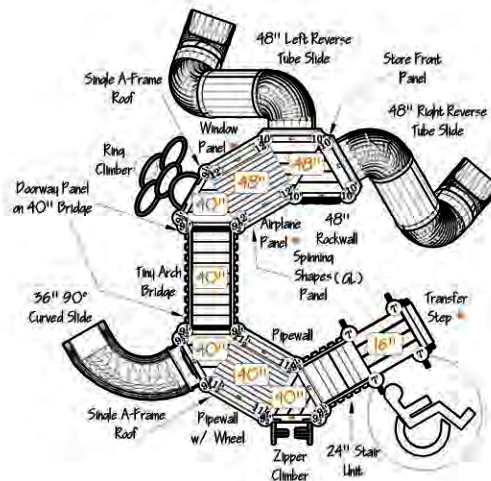

VM-400909

Age Group: 2-5 Years

USE ZONE: 20'x28'
PLAY CAPACITY: 20-25 Kids
ADA: Yes
ELEVATED PLAY: 3 Components
GROUND LEVEL PLAY: 4 Components

CONTAINS 5,500 RECYCLED MILK JUGS!

VALUMAX Manufactured with Integrity, using a Green Circle Certified Product
POLY TUF

PT-200901

Age Group: 2-5 Years

USE ZONE: 28'x46'
PLAY CAPACITY: 35-40 Kids
ADA: Yes
ELEVATED PLAY: 6 Components
GROUND LEVEL PLAY: 4 Components

CONTAINS 24,000 RECYCLED MILK JUGS!

PLAYMAX Manufactured with Integrity, using a Green Circle Certified Product
POLY TUF

VM-400917

Age Group: 2-5 Years

USE ZONE: 32'x31'
PLAY CAPACITY: 35-40 Kids
ADA: Yes
ELEVATED PLAY: 9 Components
GROUND LEVEL PLAY: 4 Components

CONTAINS 17,500 RECYCLED MILK JUGS!

VALUMAX Manufactured with Integrity, using a Green Circle Certified Product
POLY TUF