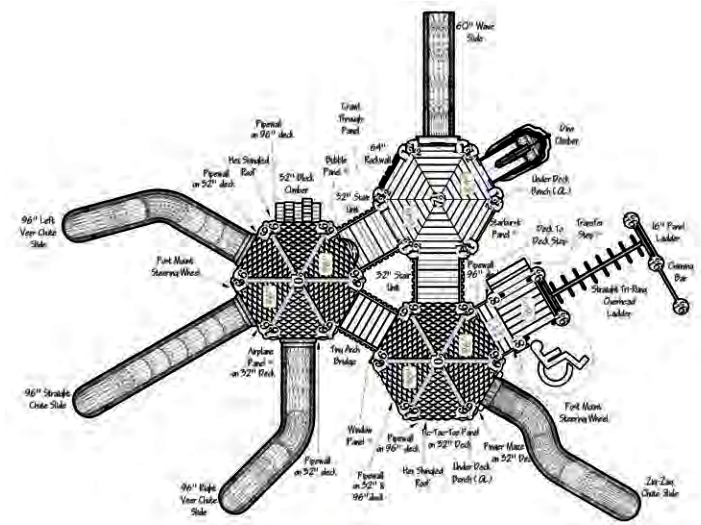

PT-200907

Age Group: 2-5 Years

USE ZONE: 50'x29'
 PLAY CAPACITY: 55-60 Kids
 ADA: Yes
 ELEVATED PLAY: 11 Components
 GROUND LEVEL PLAY: 4 Components

CONTAINS 22,200 RECYCLED MILK JUGS!

PLAYMAX POLYTUF
 Manufactured with Integrity, using a Green Circle Certified Product

PT-200921

Age Group: 5-12 Years

USE ZONE: 56'x49'
 PLAY CAPACITY: 90-95 Kids
 ADA: Yes
 ELEVATED PLAY: 16 Components
 GROUND LEVEL PLAY: 5 Components

CONTAINS 67,200 RECYCLED MILK JUGS!

PLAYMAX Manufactured with integrity, using a Green Circle Certified Product
 POLY TUF