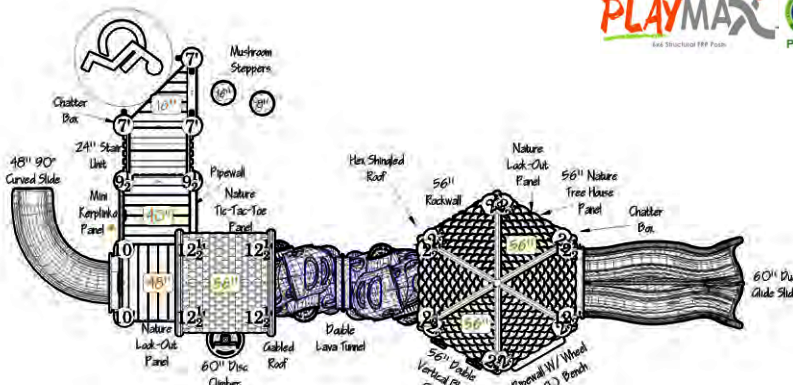

PT-200906

Age Group: 2-5 Years

USE ZONE: 37'x32'
 PLAY CAPACITY: 45-50 Kids
 ADA: Yes
 ELEVATED PLAY: 5 Components
 GROUND LEVEL PLAY: 4 Components

CONTAINS 21,000 RECYCLED MILK JUGS!

PLAYMAX POLYTUF
 Manufactured with Integrity, using a Green Circle Certified Product

VM-400910

Age Group: 2-5 Years

USE ZONE: 18'x32'
 PLAY CAPACITY: 15-20 Kids
 ADA: Yes
 ELEVATED PLAY: 5 Components
 GROUND LEVEL PLAY: 1 Component

CONTAINS 6,800 RECYCLED MILK JUGS!

VALUMAX POLYTUF
 Manufactured with Integrity, using a Green Circle Certified Product

PT-200907

Age Group: 2-5 Years

USE ZONE: 50'x29'
 PLAY CAPACITY: 55-60 Kids
 ADA: Yes
 ELEVATED PLAY: 11 Components
 GROUND LEVEL PLAY: 4 Components

CONTAINS 22,200 RECYCLED MILK JUGS!

PLAYMAX POLYTUF
 Manufactured with Integrity, using a Green Circle Certified Product

PT-200921

Age Group: 5-12 Years

USE ZONE: 56'x49'
 PLAY CAPACITY: 90-95 Kids
 ADA: Yes
 ELEVATED PLAY: 16 Components
 GROUND LEVEL PLAY: 5 Components

CONTAINS 67,200 RECYCLED MILK JUGS!

PLAYMAX Manufactured with integrity, using a Green Circle Certified Product
 POLY TUF