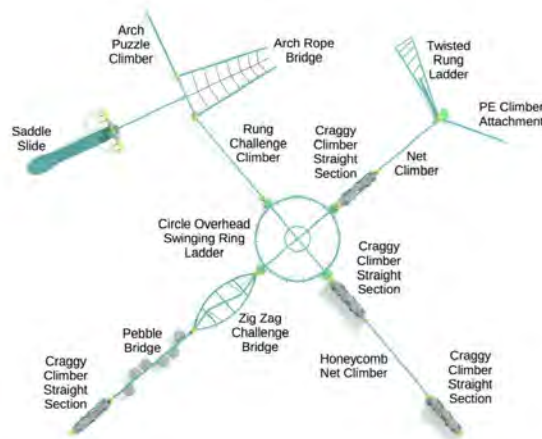

PTSPGP-020

Age Group: 5-12 Years

USE ZONE: 57' 7" x 50' 11"

PLAY CAPACITY: 40-45 Kids

ADA: Yes

ELEVATED PLAY: 0 Components

GROUND LEVEL PLAY: 15 Components

FROG BOUNCER