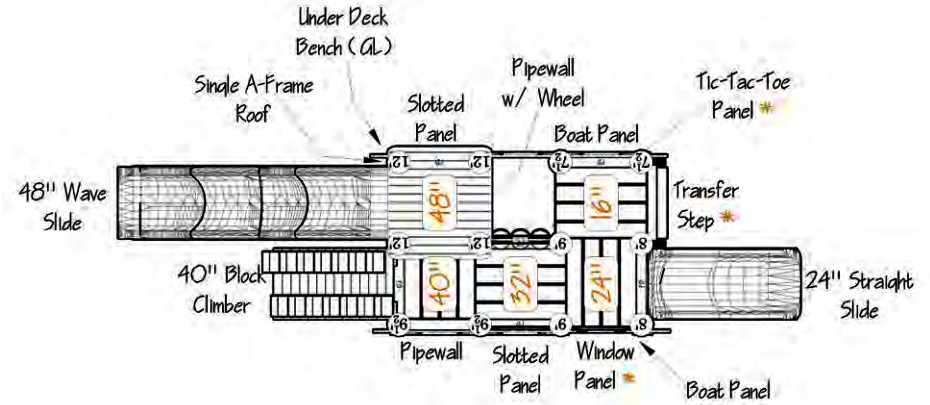

VM-400910

Age Group: 2-5 Years

USE ZONE: 18'x32'
PLAY CAPACITY: 15-20 Kids
ADA: Yes
ELEVATED PLAY: 5 Components
GROUND LEVEL PLAY: 1 Component

CONTAINS 6,800 RECYCLED MILK JUGS!

VALUMAX POLYTUF
Manufactured with Integrity, using a Green Circle Certified Product