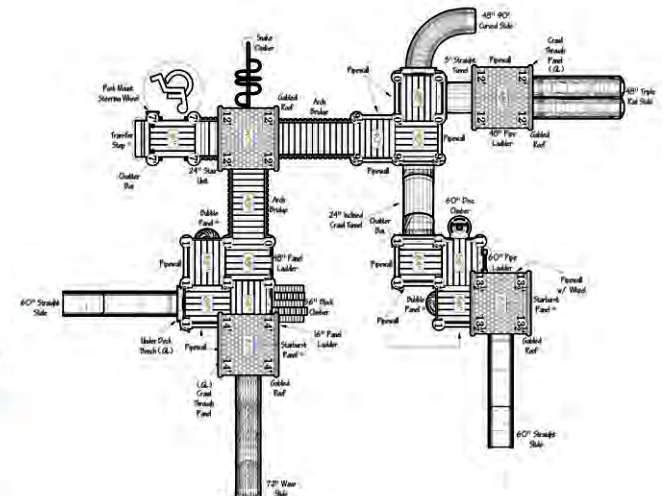

PT-200924

Age Group: 5-12 Years

USE ZONE: 53'x59'
PLAY CAPACITY: 80-85 Kids
ADA: Yes
ELEVATED PLAY: 14 Components
GROUND LEVEL PLAY: 5 Components

CONTAINS 57,400 RECYCLED MILK JUGS!

PLAYMAX Manufactured with integrity, using a Green Circle Certified Product
POLY TUF