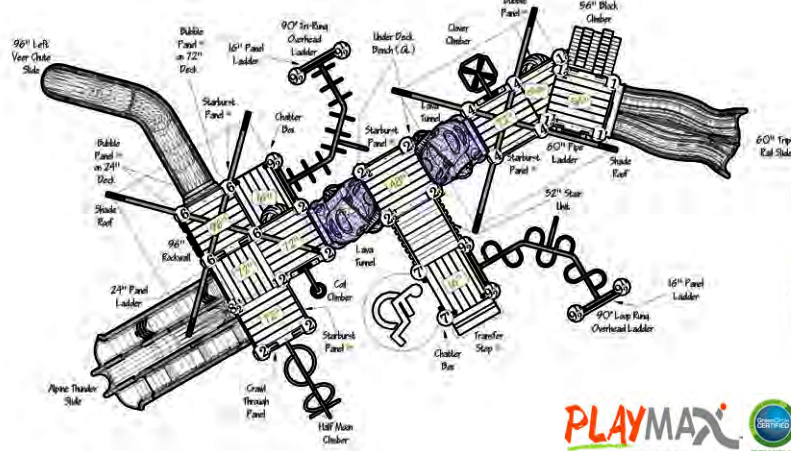

PT-200929

Age Group: 5-12 Years

USE ZONE: 49'x40'
 PLAY CAPACITY: 80-85 Kids
 ADA: Yes
 ELEVATED PLAY: 8 Components
 GROUND LEVEL PLAY: 5 Components

CONTAINS 42,600 RECYCLED MILK JUGS!

PLAYMAX Manufactured with Integrity, using a Green Circle Certified Product
POLY TUF

See Page 9

PT-200926

Age Group: 5-12 Years

USE ZONE: 57'x38'
 PLAY CAPACITY: 60-65 Kids
 ADA: Yes
 ELEVATED PLAY: 16 Components
 GROUND LEVEL PLAY: 5 Components

CONTAINS 35,300 RECYCLED MILK JUGS!

PLAYMAX Manufactured with Integrity, using a Green Circle Certified Product
POLY TUF