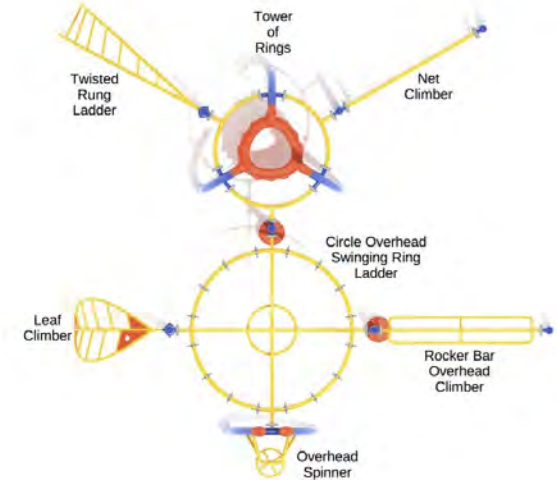

PTSPGP-020

Age Group: 5-12 Years

USE ZONE: 57' 7" x 50' 11"

PLAY CAPACITY: 40-45 Kids

ADA: Yes

ELEVATED PLAY: 0 Components

GROUND LEVEL PLAY: 15 Components

FROG BOUNCER