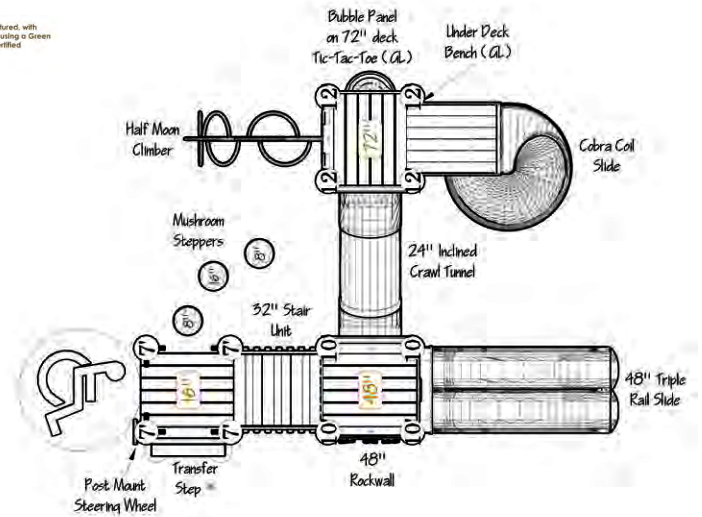

PT-200928

Age Group: 5-12 Years

USE ZONE: 27'x32'
 PLAY CAPACITY: 35-40 Kids
 ADA: Yes
 ELEVATED PLAY: 5 Components
 GROUND LEVEL PLAY: 4 Components

CONTAINS 15,500 RECYCLED MILK JUGS!

PLAYMAX
 All Structural MP Parts
 Manufactured with integrity, using a Green Circle Certified Product
 POLYTUF