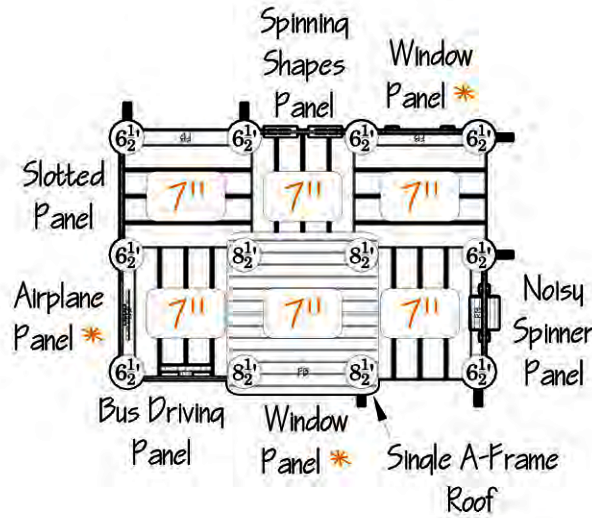

VM-400944

Age Group: 6-23 Months

USE ZONE: 14'x12'
PLAY CAPACITY: 15-20 Kids
ADA: Yes
ELEVATED PLAY: 0 Components
GROUND LEVEL PLAY: 6 Components

CONTAINS 1,400 RECYCLED MILK JUGS!

VALUMAX Manufactured with integrity, using a Green Circle Certified Product
POLY TUF