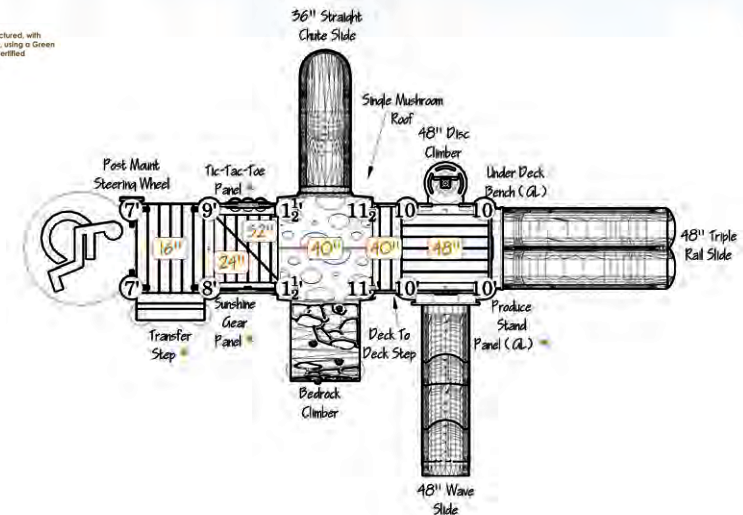

PT-200904

Age Group: 2-5 Years

USE ZONE: 31'x37'
 PLAY CAPACITY: 25-30 Kids
 ADA: Yes
 ELEVATED PLAY: 7 Components
 GROUND LEVEL PLAY: 3 Components

 CONTAINS 14,100 RECYCLED MILK JUGS!

PLAYMAX  Manufactured with integrity, using a Green Circle Certified Product
POLYTUF