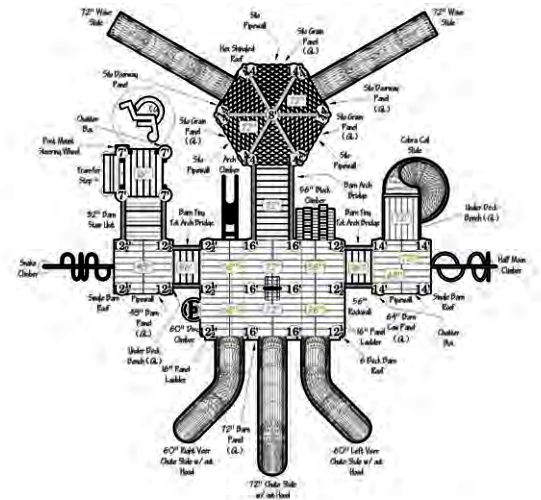

PT-200935

Age Group: 5-12 Years

- USE ZONE: 50'x49'
- PLAY CAPACITY: 95-100 Kids
- ADA: Yes
- ELEVATED PLAY: 11 Components
- GROUND LEVEL PLAY: 4 Components

CONTAINS 56,000 RECYCLED MILK JUGS!

PLAYMAX
and Structural Poly Turf

Manufactured with Integrity, using a Green Circle Certified Product
POLY TURF

ALL NEW

VM-400930

Age Group: 5-12 Years

- USE ZONE: 36'x40'
- PLAY CAPACITY: 45-50 Kids
- ADA: Yes
- ELEVATED PLAY: 10 Components
- GROUND LEVEL PLAY: 4 Components

CONTAINS 13,600 RECYCLED MILK JUGS!

VALUMAX
and Structural Poly Turf

Manufactured with Integrity, using a Green Circle Certified Product
POLY TURF

VM-400933

Age Group: 5-12 Years

- USE ZONE: 27'x30'
- PLAY CAPACITY: 30-35 Kids
- ADA: Yes
- ELEVATED PLAY: 7 Components
- GROUND LEVEL PLAY: 2 Components

CONTAINS 17,500 RECYCLED MILK JUGS!

VALUMAX
and Structural Poly Turf

Manufactured with Integrity, using a Green Circle Certified Product
POLY TURF