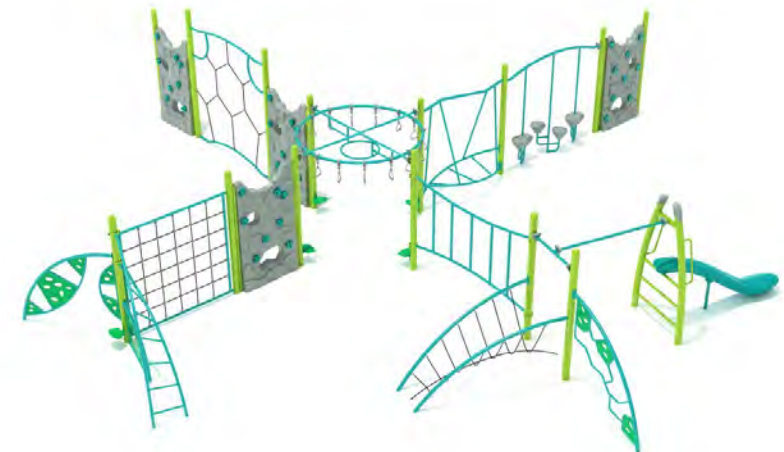

PTSPGP-020

Age Group: 5-12 Years

USE ZONE: 57' 7" x 50' 11"

PLAY CAPACITY: 40-45 Kids

ADA: Yes

ELEVATED PLAY: 0 Components

GROUND LEVEL PLAY: 15 Components

FROG BOUNCER

PTSPFB-004

USE ZONE: 13' 4" x 14' 7"

WEIGHT: 55 lbs.

PLAY CAPACITY : 1 Kid

AGE GROUP: 2 YEARS - 5 YEARS

GRASSHOPPER BOUNCER

PTSPFB-006

USE ZONE: 13' 3" x 16' 3"