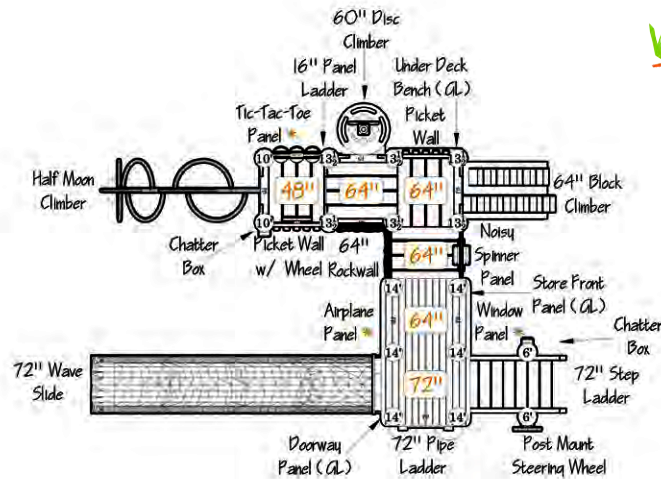

VM-400931

Age Group: 5-12 Years

USE ZONE: 29'x24'
PLAY CAPACITY: 30-35 Kids
ADA: Yes
ELEVATED PLAY: 14 Components
GROUND LEVEL PLAY: 5 Components

CONTAINS 1,400 RECYCLED MILK JUGS!