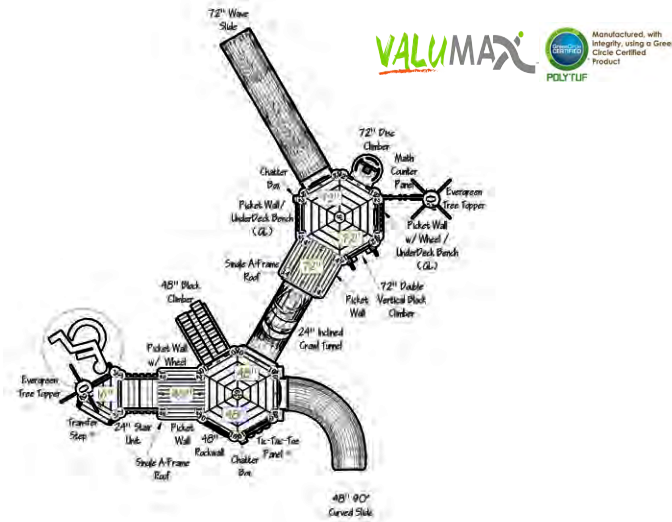

VM-400930

Age Group: 5-12 Years

- USE ZONE: 36'x40'
- PLAY CAPACITY: 45-50 Kids
- ADA: Yes
- ELEVATED PLAY: 10 Components
- GROUND LEVEL PLAY: 4 Components

CONTAINS 13,600 RECYCLED MILK JUGS!

VALUMAX
and Structural Poly Turf

Manufactured with Integrity, using a Green Circle Certified Product
POLY TURF