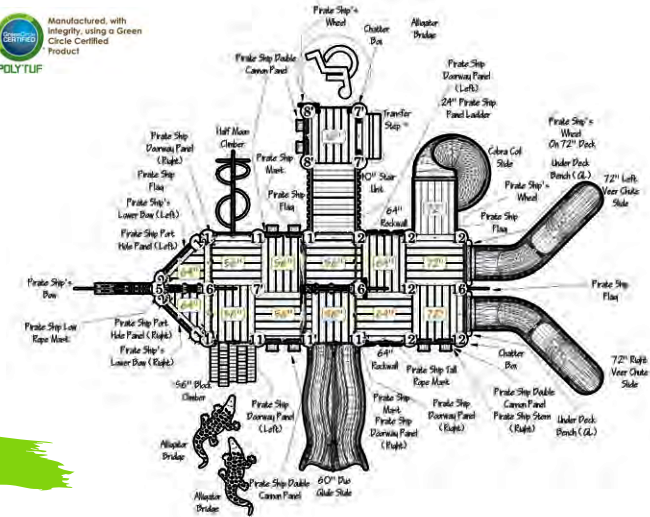

PT-200929

Age Group: 5-12 Years

USE ZONE: 49'x40'
 PLAY CAPACITY: 80-85 Kids
 ADA: Yes
 ELEVATED PLAY: 8 Components
 GROUND LEVEL PLAY: 5 Components

CONTAINS 42,600 RECYCLED MILK JUGS!

PLAYMAX Manufactured with Integrity, using a Green Circle Certified Product
POLY TUF