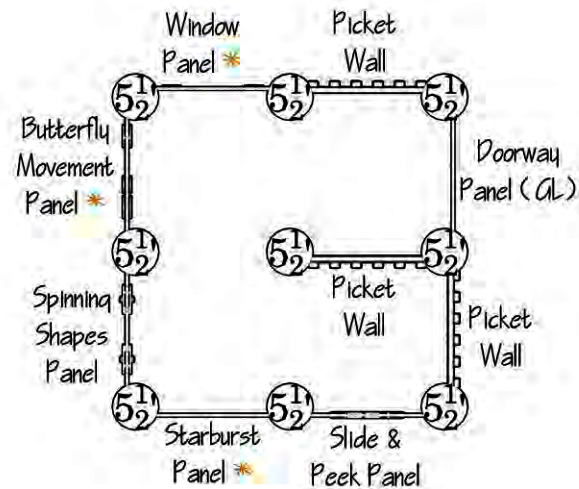

PT-200931

Age Group: 6-23 Months

USE ZONE: 8'x8'
 PLAY CAPACITY: 10-15 Kids
 ADA: Yes
 ELEVATED PLAY: 0 Components
 GROUND LEVEL PLAY: 5 Components

CONTAINS 3,400 RECYCLED MILK JUGS!

PLAYMAX Manufactured with integrity, using a Green Circle Certified Product
 POLYTUF