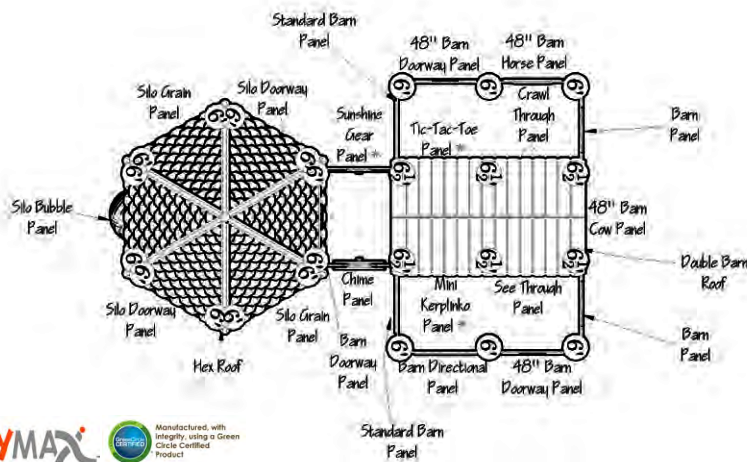

PT-200942

Age Group: 6-23 Months

USE ZONE: 31'x23'
PLAY CAPACITY: 15-20 Kids
ADA: Yes
ELEVATED PLAY: 0 Components
GROUND LEVEL PLAY: 7 Components

CONTAINS 8,800 RECYCLED MILK JUGS!

PLAYMAX Manufactured with integrity, using a Green Circle Certified Product
POLYTUF