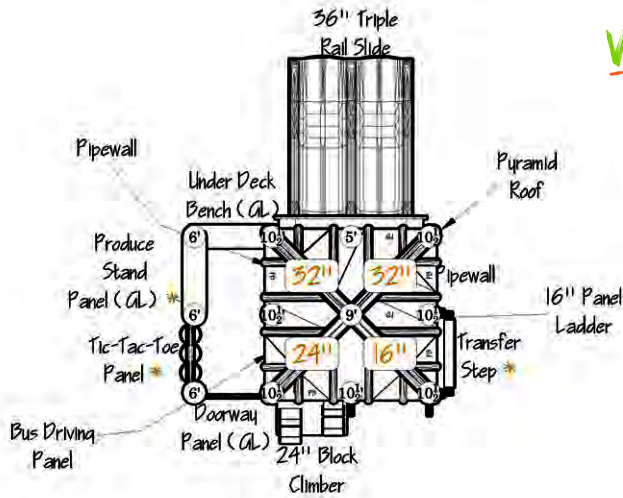

VM-400909

Age Group: 2-5 Years

USE ZONE: 20'x28'
PLAY CAPACITY: 20-25 Kids
ADA: Yes
ELEVATED PLAY: 3 Components
GROUND LEVEL PLAY: 4 Components

CONTAINS 5,500 RECYCLED MILK JUGS!