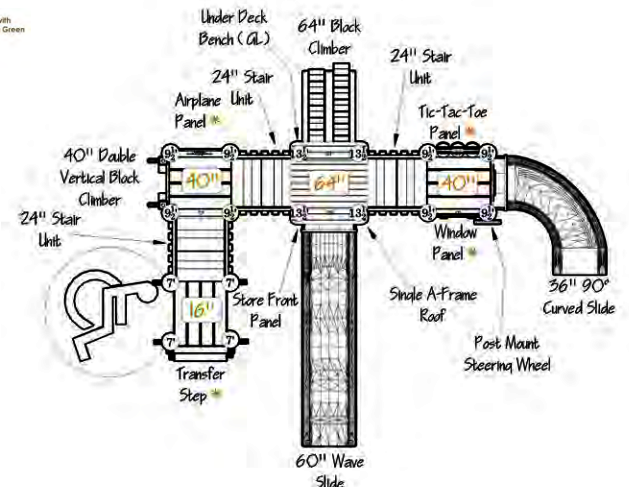

VALUMAX
and Structural Poly Turf

Manufactured with Integrity, using a Green Circle Certified Product
POLY TURF