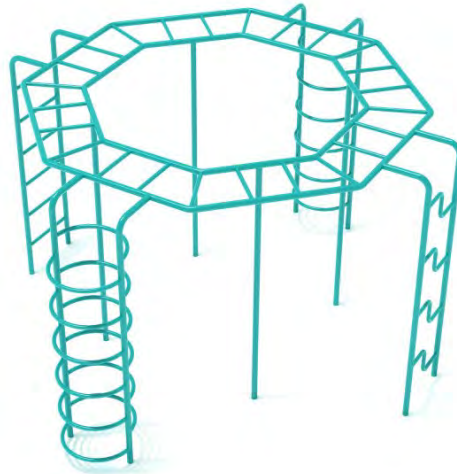

WEIGHT: 1950 lbs.

PLAY CAPACITY : 40-45 Kids

AGE GROUP: 5 YEARS - 12 YEARS

Halo Climber

PTSPFS-046

USE ZONE: 24' 1" x 24' 3"

WEIGHT: 200 lbs.

PLAY CAPACITY : 15-20 Kids

AGE GROUP: 5 YEARS - 12 YEARS

SPIDER WEB CLIMBER

PTSPTC-021

USE ZONE: 12' 4" x 19' 11"

WEIGHT: 180 lbs.

PLAY CAPACITY : 5-10 Kids

AGE GROUP: 5 YEARS - 12 YEARS

PT-200940