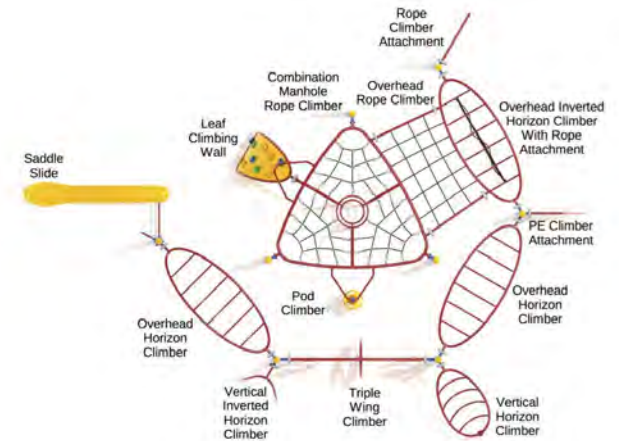

PLAY CAPACITY: 25-35 Kids

ADA: No

ELEVATED PLAY: 0 Components

GROUND LEVEL PLAY: 13 Components

PTSPGP-012

Age Group: 5-12 Years

USE ZONE: 25' 6" x 43' 5"

PLAY CAPACITY: 20-25 Kids