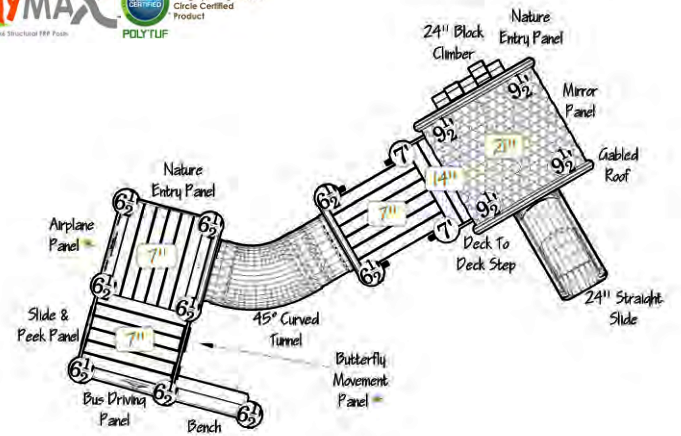

PT-200936

Age Group: 6-23 Months

USE ZONE: 33'x26'
 PLAY CAPACITY: 25-30 Kids
 ADA: Yes
 ELEVATED PLAY: 3 Components
 GROUND LEVEL PLAY: 7 Components

CONTAINS 3,800 RECYCLED MILK JUGS!

PLAYMAX POLYTUF
 Manufactured with integrity, using a Green Circle Certified Product

PT-200941

Age Group: 6-23 Months

USE ZONE: 16'x26'
 PLAY CAPACITY: 10-15 Kids
 ADA: Yes
 ELEVATED PLAY: 4 Components
 GROUND LEVEL PLAY: 0 Components

CONTAINS 2,100 RECYCLED MILK JUGS!

PLAYMAX POLYTUF
 Manufactured with integrity, using a Green Circle Certified Product