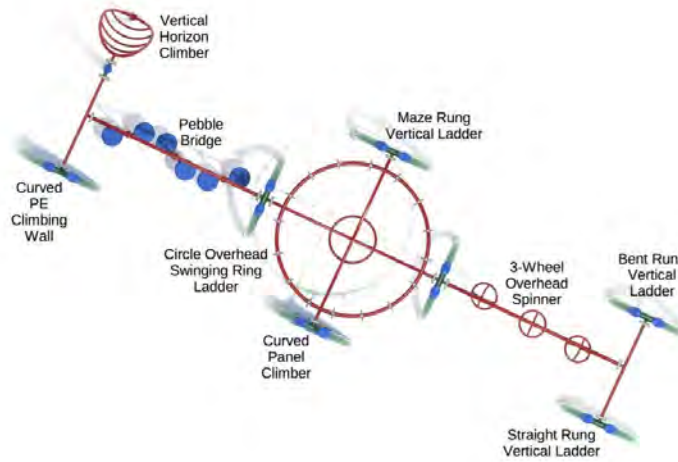

PTSPGP-012

Age Group: 5-12 Years

USE ZONE: 25' 6" x 43' 5"

PLAY CAPACITY: 20-25 Kids

ADA: Yes

ELEVATED PLAY: 0 Components

GROUND LEVEL PLAY: 9 Components