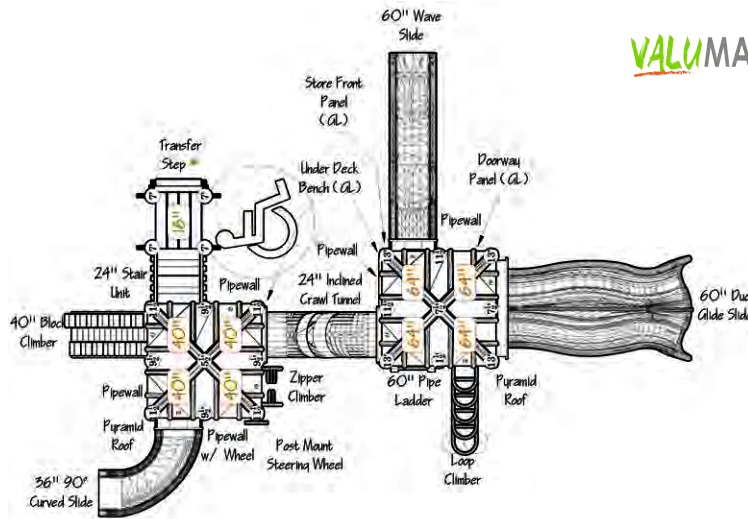

VM-400934

Age Group: 5-12 Years

USE ZONE: 40'x33'
PLAY CAPACITY: 40-45 Kids
ADA: Yes
ELEVATED PLAY: 9 Components
GROUND LEVEL PLAY: 4 Components

CONTAINS 16,000 RECYCLED MILK JUGS!