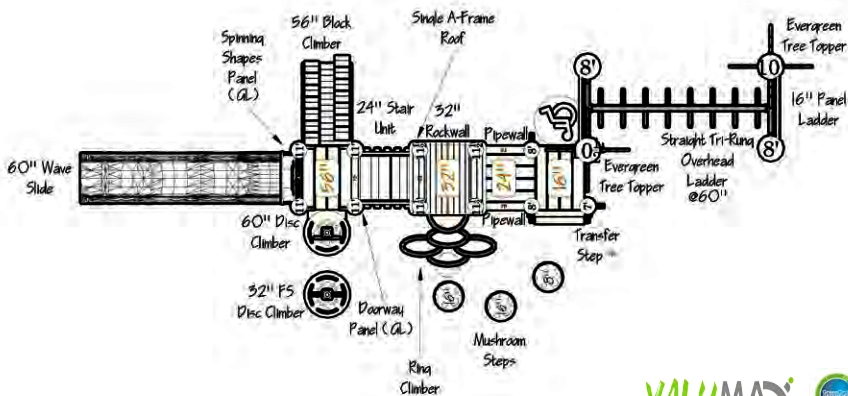

VM-400925

Age Group: 5-12 Years

USE ZONE: 45'x23'
PLAY CAPACITY: 30-35 Kids
ADA: Yes
ELEVATED PLAY: 8 Components
GROUND LEVEL PLAY: 4 Components

CONTAINS 6,200 RECYCLED MILK JUGS!