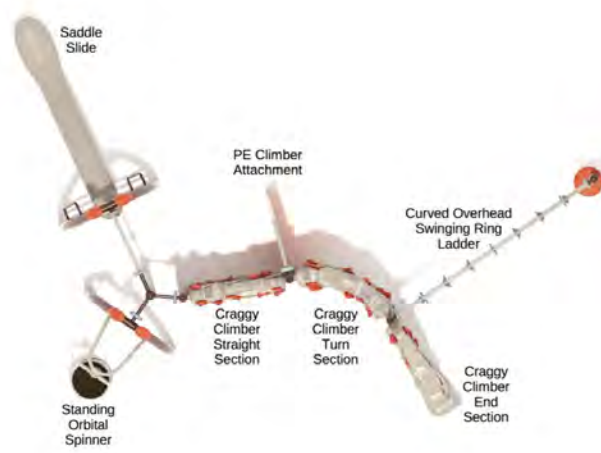

PTSPGP-017

Age Group: 5-12 Years

USE ZONE: 28' 5" x 37' 2"

PLAY CAPACITY: 50-55 Kids

ADA: Yes

ELEVATED PLAY: 0 Components

GROUND LEVEL PLAY: 7 Components