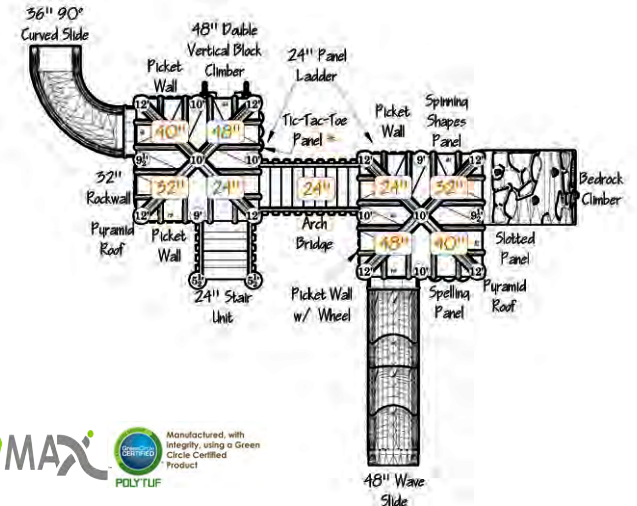

VM-400916

Age Group: 2-5 Years

USE ZONE: 35'x30'
PLAY CAPACITY: 30-35 Kids
ADA: Yes
ELEVATED PLAY: 11 Components
GROUND LEVEL PLAY: 0 Components

CONTAINS 25,000 RECYCLED MILK JUGS!