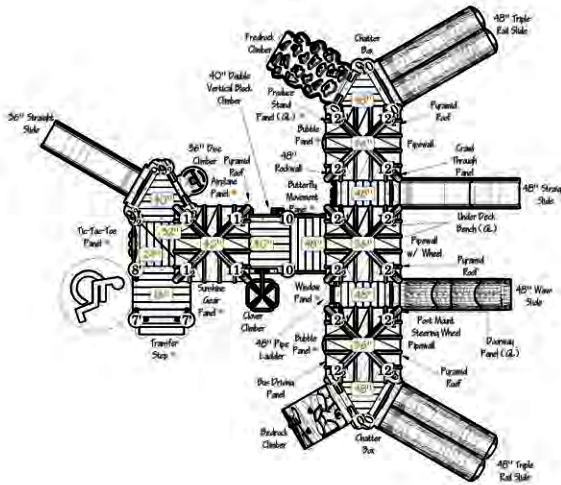

PT-200900

Age Group: 2-5 Years

USE ZONE: 50'x53'
 PLAY CAPACITY: 55-60 Kids
 ADA: Yes
 ELEVATED PLAY: 13 Components
 GROUND LEVEL PLAY: 4 Components

CONTAINS 43,400 RECYCLED MILK JUGS!

PLAYMAX Manufactured with integrity, using a Green Circle Certified Product.
 POLYTUF

PT-200905

Age Group: 2-5 Years

USE ZONE: 46'x46'
 PLAY CAPACITY: 60-65 Kids
 ADA: Yes
 ELEVATED PLAY: 21 Components
 GROUND LEVEL PLAY: 9 Components

CONTAINS 34,000 RECYCLED MILK JUGS!

PLAYMAX Manufactured with integrity, using a Green Circle Certified Product.
 POLYTUF