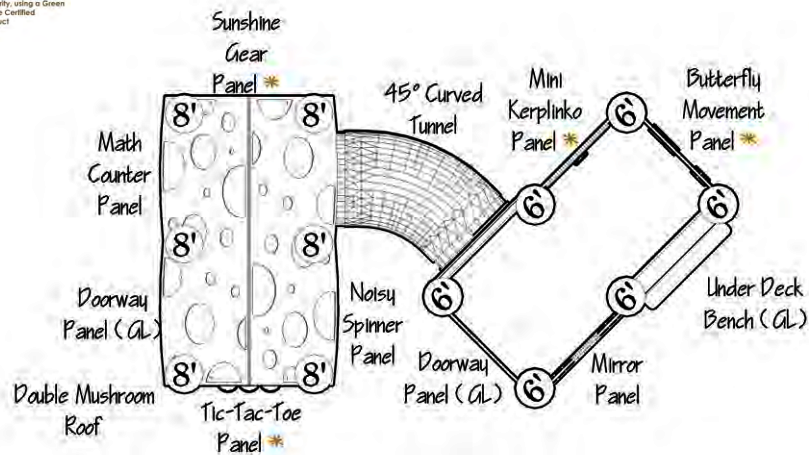

PLAYMAX Manufactured with integrity, using a Green Circle Certified Product
POLYTUF