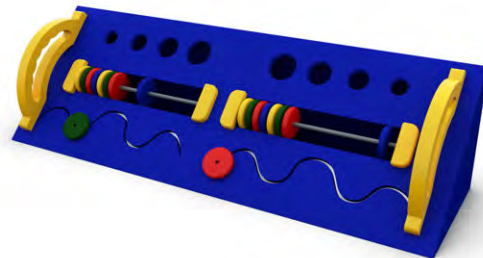

Slide N' Slots Box

ITEM: 600-041

Sensory & Motion in one box!

Creative Play or Outdoor Classroom use.

Durable recycled plastic lumber.

Assembly not required.

USE ZONE: N/A

WEIGHT: 150 lbs.

PLAY CAPACITY: 1-3 Kids

AGE GROUP: 6 MONTHS - 5 YEARS