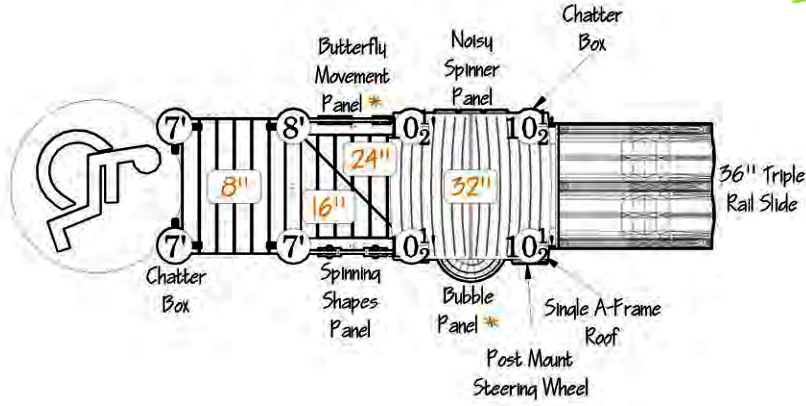

CONTAINS 23,000 RECYCLED MILK JUGS!

PT-200903

Age Group: 2-5 Years

USE ZONE: 28'x17'
 PLAY CAPACITY: 15-20 Kids
 ADA: Yes
 ELEVATED PLAY: 5 Components
 GROUND LEVEL PLAY: 2 Components

CONTAINS 8,500 RECYCLED MILK JUGS!