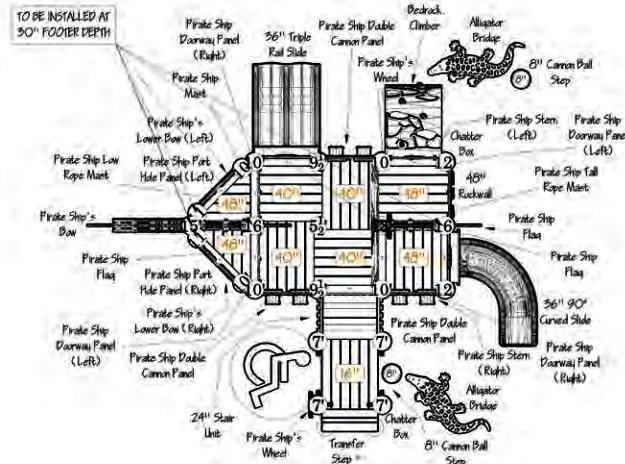

PT-200905

Age Group: 2-5 Years

USE ZONE: 46'x46'
 PLAY CAPACITY: 60-65 Kids
 ADA: Yes
 ELEVATED PLAY: 21 Components
 GROUND LEVEL PLAY: 9 Components

CONTAINS 34,000 RECYCLED MILK JUGS!

PLAYMAX Manufactured with integrity, using a Green Circle Certified Product.
 POLYTUF

PT-200914

Age Group: 2-5 Years

USE ZONE: 48'x31'
 PLAY CAPACITY: 35-40 Kids
 ADA: Yes
 ELEVATED PLAY: 10 Components
 GROUND LEVEL PLAY: 7 Components

CONTAINS 18,300 RECYCLED MILK JUGS!

PLAYMAX Manufactured with integrity, using a Green Circle Certified Product.
 POLYTUF

PT-200906

Age Group: 2-5 Years

USE ZONE: 37'x32'
 PLAY CAPACITY: 45-50 Kids
 ADA: Yes
 ELEVATED PLAY: 5 Components
 GROUND LEVEL PLAY: 4 Components

CONTAINS 21,000 RECYCLED MILK JUGS!

PLAYMAX POLYTUF
 Manufactured with Integrity, using a Green Circle Certified Product