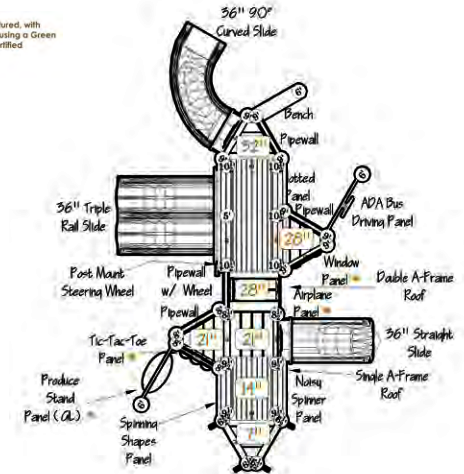

VM-400946

Age Group: 6-23 Months

USE ZONE: 25'x33'
 PLAY CAPACITY: 30-35 Kids
 ADA: Yes
 ELEVATED PLAY: 8 Components
 GROUND LEVEL PLAY: 3 Components

 CONTAINS 9,000 RECYCLED MILK JUGS!

VALUMAX  Manufactured with integrity, using a Green Circle Certified Product
 POLY TUF