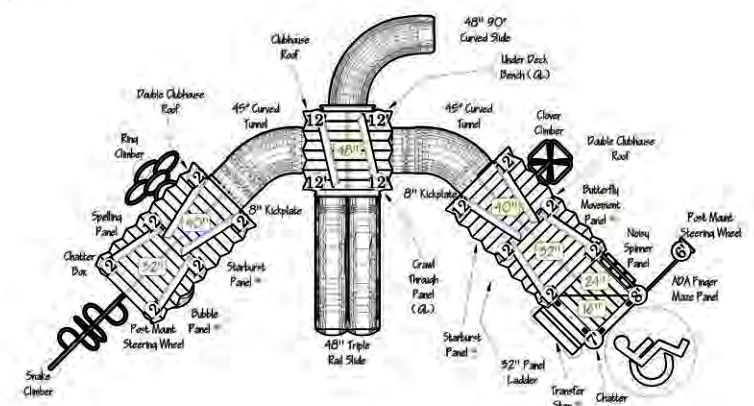

PT-200914

Age Group: 2-5 Years

USE ZONE: 48'x31'
 PLAY CAPACITY: 35-40 Kids
 ADA: Yes
 ELEVATED PLAY: 10 Components
 GROUND LEVEL PLAY: 7 Components

CONTAINS 18,300 RECYCLED MILK JUGS!

PLAYMAX Manufactured with integrity, using a Green Circle Certified Product.
 POLYTUF