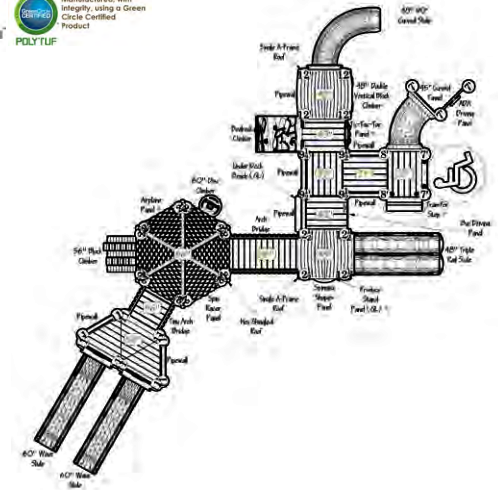

PT-200900

Age Group: 2-5 Years

USE ZONE: 50'x53'
 PLAY CAPACITY: 55-60 Kids
 ADA: Yes
 ELEVATED PLAY: 13 Components
 GROUND LEVEL PLAY: 4 Components

CONTAINS 43,400 RECYCLED MILK JUGS!

PLAYMAX Manufactured with integrity, using a Green Circle Certified Product.
 POLYTUF

PT-200905

Age Group: 2-5 Years

USE ZONE: 46'x46'
 PLAY CAPACITY: 60-65 Kids
 ADA: Yes
 ELEVATED PLAY: 21 Components
 GROUND LEVEL PLAY: 9 Components

CONTAINS 34,000 RECYCLED MILK JUGS!

PLAYMAX Manufactured with integrity, using a Green Circle Certified Product.
 POLYTUF