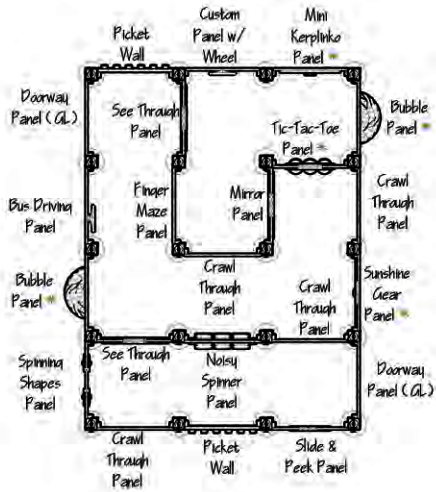

PT-200938

Age Group: 6-23 Months

USE ZONE: 25'x27'
PLAY CAPACITY: 30-35 Kids
ADA: Yes
ELEVATED PLAY: 0 Components
GROUND LEVEL PLAY: 8 Components

CONTAINS 10,200 RECYCLED MILK JUGS!