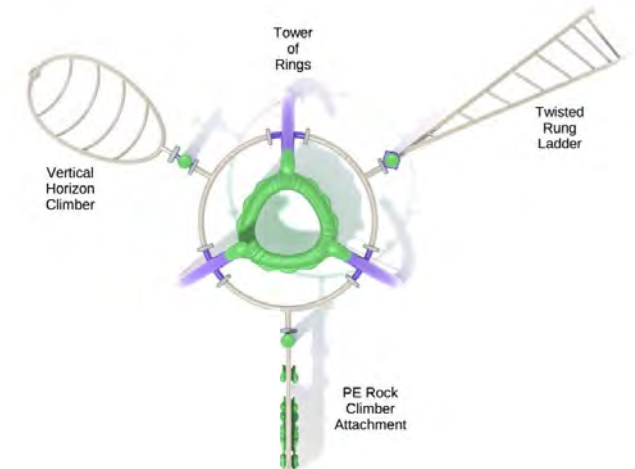

PTSPGP-013

Age Group: 5-12 Years

USE ZONE: 26' 2" x 29' 1"

PLAY CAPACITY: 10-15 Kids

ADA: Yes

ELEVATED PLAY: 0 Components

GROUND LEVEL PLAY: 4 Components