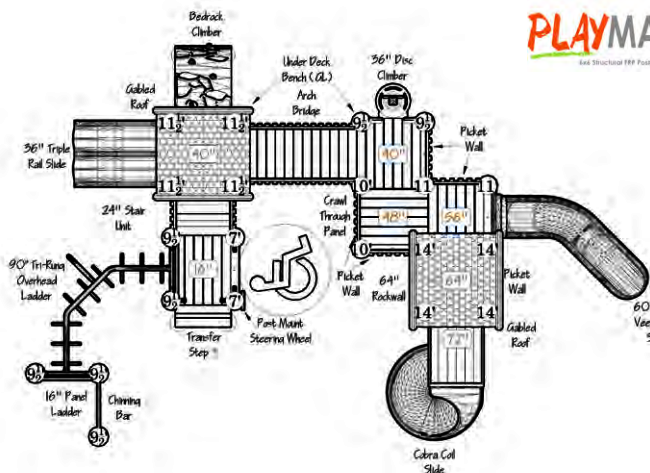

 CONTAINS 28,000 RECYCLED MILK JUGS!

PLAYMAX
 See Structural PFP Page
 Manufactured with Integrity, using a Green Circle Certified Product
POLYTUF

PT-200932

Age Group: 5-12 Years

USE ZONE: 61'x45'
 PLAY CAPACITY: 95-100 Kids
 ADA: Yes
 ELEVATED PLAY: 15 Components
 GROUND LEVEL PLAY: 5 Components