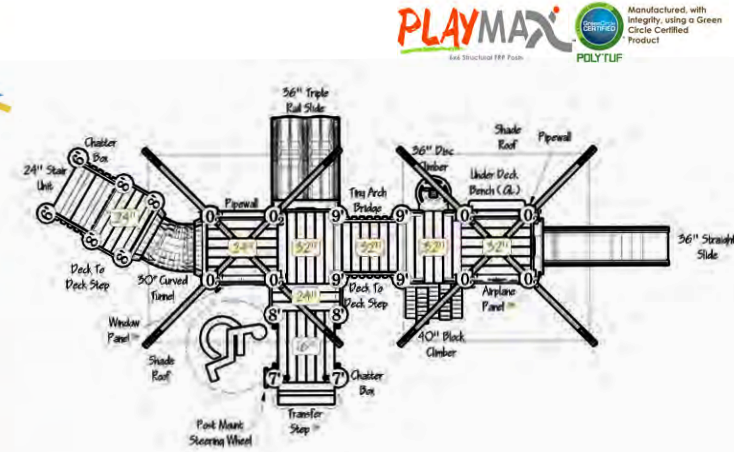

PT-200904

Age Group: 2-5 Years

USE ZONE: 31'x37'
 PLAY CAPACITY: 25-30 Kids
 ADA: Yes
 ELEVATED PLAY: 7 Components
 GROUND LEVEL PLAY: 3 Components

 CONTAINS 14,100 RECYCLED MILK JUGS!

PLAYMAX  Manufactured with integrity, using a Green Circle Certified Product
POLYTUF

VM-400909

Age Group: 2-5 Years

USE ZONE: 20'x28'
 PLAY CAPACITY: 20-25 Kids
 ADA: Yes
 ELEVATED PLAY: 3 Components
 GROUND LEVEL PLAY: 4 Components

 CONTAINS 5,500 RECYCLED MILK JUGS!

VALUMAX  Manufactured with Integrity, using a Green Circle Certified Product
 POLY TUF

PT-200901

Age Group: 2-5 Years

USE ZONE: 28'x46'
 PLAY CAPACITY: 35-40 Kids
 ADA: Yes
 ELEVATED PLAY: 6 Components
 GROUND LEVEL PLAY: 4 Components

 CONTAINS 24,000 RECYCLED MILK JUGS!

PLAYMAX  Manufactured with Integrity, using a Green Circle Certified Product
 POLY TUF