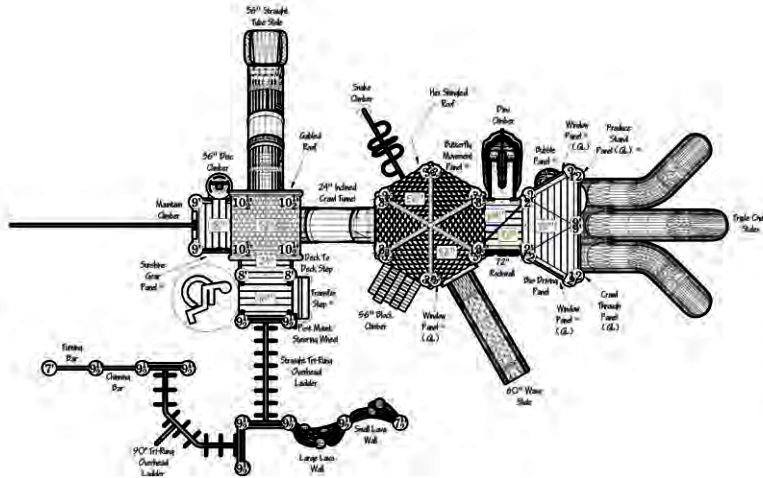

PT-200907

Age Group: 2-5 Years

USE ZONE: 50'x29'
 PLAY CAPACITY: 55-60 Kids
 ADA: Yes
 ELEVATED PLAY: 11 Components
 GROUND LEVEL PLAY: 4 Components

CONTAINS 22,200 RECYCLED MILK JUGS!

PLAYMAX POLYTUF
 Manufactured with Integrity, using a Green Circle Certified Product

PT-200921

Age Group: 5-12 Years

USE ZONE: 56'x49'
 PLAY CAPACITY: 90-95 Kids
 ADA: Yes
 ELEVATED PLAY: 16 Components
 GROUND LEVEL PLAY: 5 Components

CONTAINS 67,200 RECYCLED MILK JUGS!

PLAYMAX Manufactured with integrity, using a Green Circle Certified Product
 POLY TUF

PT-200922

Age Group: 5-12 Years

USE ZONE: 66'x45'
 PLAY CAPACITY: 95-100 Kids
 ADA: Yes
 ELEVATED PLAY: 19 Components
 GROUND LEVEL PLAY: 6 Components

CONTAINS 28,000 RECYCLED MILK JUGS!

PLAYMAX Manufactured with integrity, using a Green Circle Certified Product
 POLY TUF