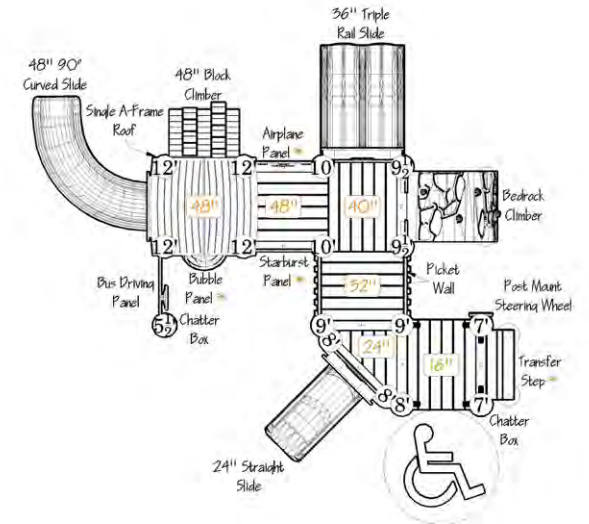

USE ZONE: 36'x33'
 PLAY CAPACITY: 35-40 Kids
 ADA: Yes
 ELEVATED PLAY: 7 Components
 GROUND LEVEL PLAY: 2 Components

CONTAINS 11,000 RECYCLED MILK JUGS!

PLAYMAX Manufactured with integrity, using a Green Circle Certified Product
 POLYTUF

PT-200902

Age Group: 2-5 Years

USE ZONE: 31'x34'
 PLAY CAPACITY: 30-35 Kids
 ADA: Yes
 ELEVATED PLAY: 6 Components
 GROUND LEVEL PLAY: 4 Components

CONTAINS 11,200 RECYCLED MILK JUGS!

PLAYMAX Manufactured with integrity, using a Green Circle Certified Product
 POLYTUF