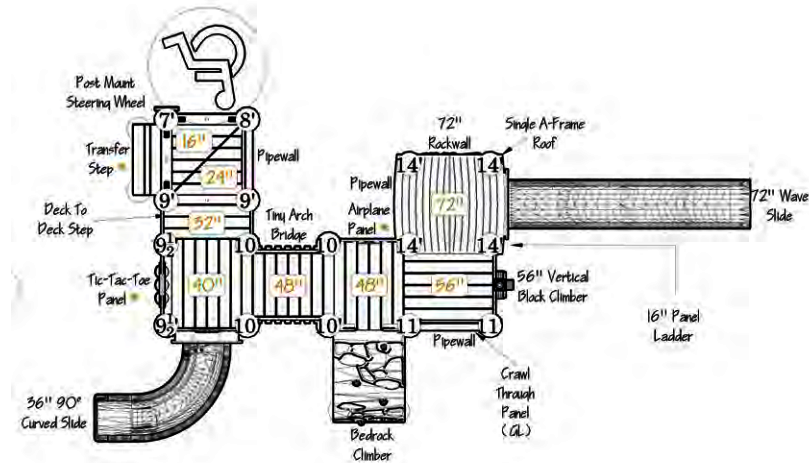

PT-200919

Age Group: 5-12 Years

USE ZONE: 39'x26'
 PLAY CAPACITY: 20-25 Kids
 ADA: Yes
 ELEVATED PLAY: 7 Components
 GROUND LEVEL PLAY: 2 Components

CONTAINS 19,800 RECYCLED MILK JUGS!

PLAYMAX
 All Structural MP Parts
 Manufactured with integrity, using a Green Circle Certified Product
 POLYTUF