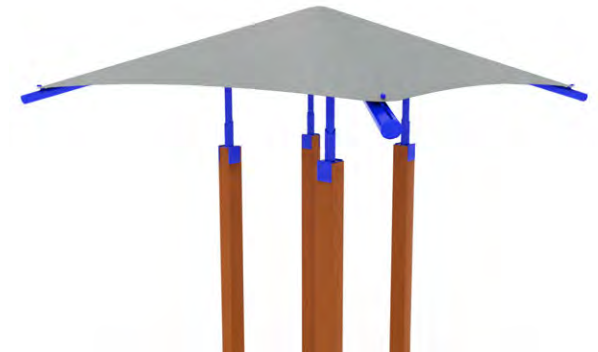

Standard 4 Post 12' Square Playground Shade.

See color chart on [page 57](#) for available shade and metal colors.

WEIGHT: 300 lbs.
DIMENSIONS: 12' x 12'