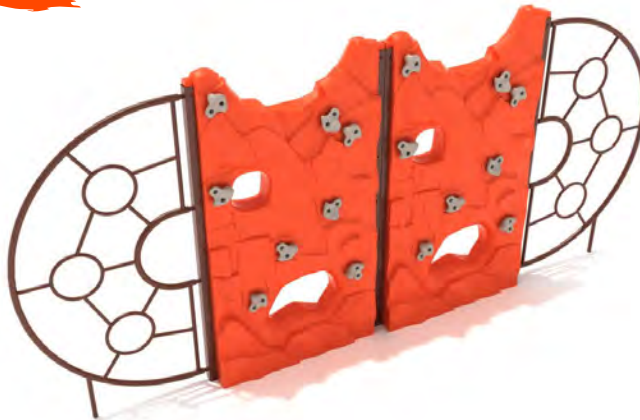

WEIGHT: 650 lbs.

PLAY CAPACITY: 20-25 Kids

AGE GROUP: 5 YEARS - 12 YEARS

ROCKY CLIMBER

PTSPCR-004

USE ZONE: 13' 1" x 27' 8"

WEIGHT: 490 lbs.

PLAY CAPACITY: 10-15 Kids

AGE GROUP: 5 YEARS - 12 YEARS

ROCKY PEAK CLIMBER

PTSPCR-008

USE ZONE: 25' 11" x 35' 3"

WEIGHT: 1300 lbs.

PLAY CAPACITY: 30-35 Kids

AGE GROUP: 5 YEARS - 12 YEARS

SUMMIT CLIMBER