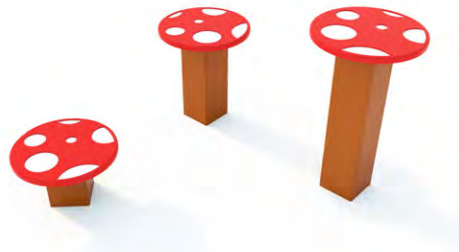

MUSHROOM STEPPERS

ITEM: 600-031, 032 & 033

Learn Balance & Coordination!

Creative Play or Outdoor Classroom use.
Durable recycled plastic lumber.
Assembly not required.

USE ZONE: 17' x 15'
WEIGHT: 115 lbs.
PLAY CAPACITY : 1-3 Kids

AGE GROUP: 6 MONTHS - 5 YEARS