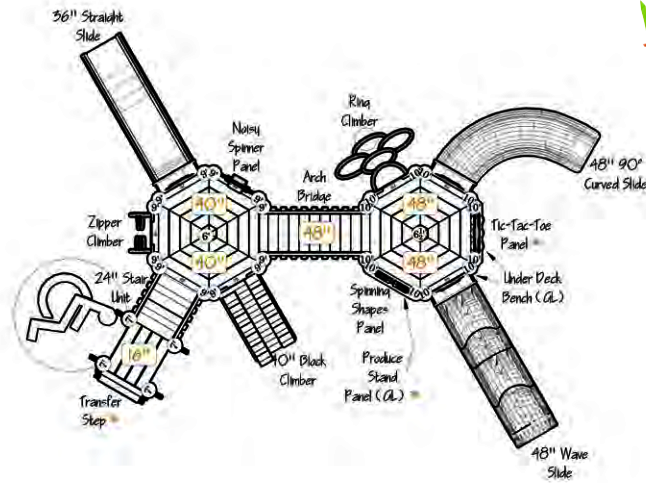

PT-200908

Age Group: 2-5 Years

USE ZONE: 58'x51'
PLAY CAPACITY: 75-80 Kids
ADA: Yes
ELEVATED PLAY: 12 Components
GROUND LEVEL PLAY: 5 Components

CONTAINS 50,900 RECYCLED MILK JUGS!

PLAYMAX Manufactured with integrity, using a Green Circle Certified Product
POLYTUF

VM-400912

Age Group: 2-5 Years

USE ZONE: 35'x31'
PLAY CAPACITY: 35-40 Kids
ADA: Yes
ELEVATED PLAY: 9 Components
GROUND LEVEL PLAY: 3 Components

CONTAINS 23,500 RECYCLED MILK JUGS!

VALUMAX Manufactured with integrity, using a Green Circle Certified Product
POLYTUF

PT-200904

Age Group: 2-5 Years

USE ZONE: 31'x37'
PLAY CAPACITY: 25-30 Kids
ADA: Yes
ELEVATED PLAY: 7 Components
GROUND LEVEL PLAY: 3 Components

CONTAINS 14,100 RECYCLED MILK JUGS!

PLAYMAX Manufactured with integrity, using a Green Circle Certified Product
POLYTUF