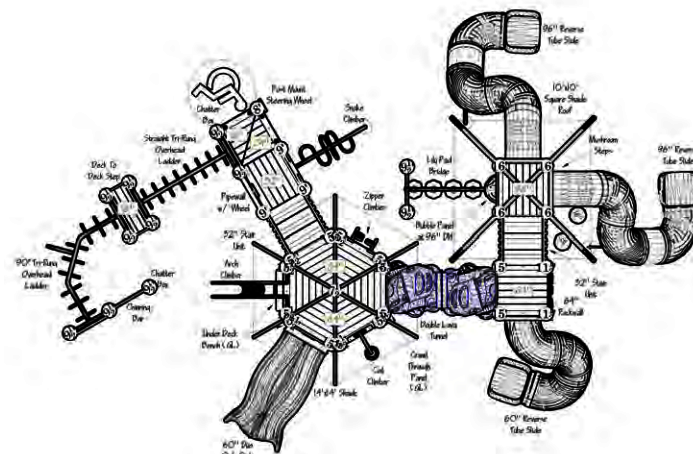

PT-200932

Age Group: 5-12 Years

USE ZONE: 61'x45'
PLAY CAPACITY: 95-100 Kids
ADA: Yes
ELEVATED PLAY: 15 Components
GROUND LEVEL PLAY: 5 Components

CONTAINS 35,000 RECYCLED MILK JUGS!

PLAYMAX
See Structural PFP Page
Manufactured with Integrity, using a Green Circle Certified Product
POLYTUF