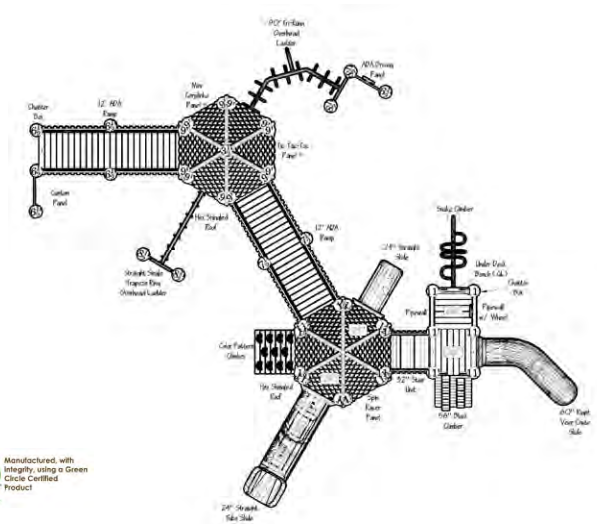

PT-200902

Age Group: 2-5 Years

USE ZONE: 31'x34'
 PLAY CAPACITY: 30-35 Kids
 ADA: Yes
 ELEVATED PLAY: 6 Components
 GROUND LEVEL PLAY: 4 Components

CONTAINS 11,200 RECYCLED MILK JUGS!

PLAYMAX Manufactured with integrity, using a Green Circle Certified Product
 POLYTUF

VM-400911

Age Group: 2-5 Years

USE ZONE: 30'x28'
 PLAY CAPACITY: 25-30 Kids
 ADA: Yes
 ELEVATED PLAY: 4 Components
 GROUND LEVEL PLAY: 6 Components

CONTAINS 8,600 RECYCLED MILK JUGS!

VALUMAX Manufactured with integrity, using a Green Circle Certified Product
 POLYTUF

PT-200908

Age Group: 2-5 Years

USE ZONE: 58'x51'
 PLAY CAPACITY: 75-80 Kids
 ADA: Yes
 ELEVATED PLAY: 12 Components
 GROUND LEVEL PLAY: 5 Components

 CONTAINS 50,900 RECYCLED MILK JUGS!

PLAYMAX  Manufactured with integrity, using a Green Circle Certified Product
POLYTUF