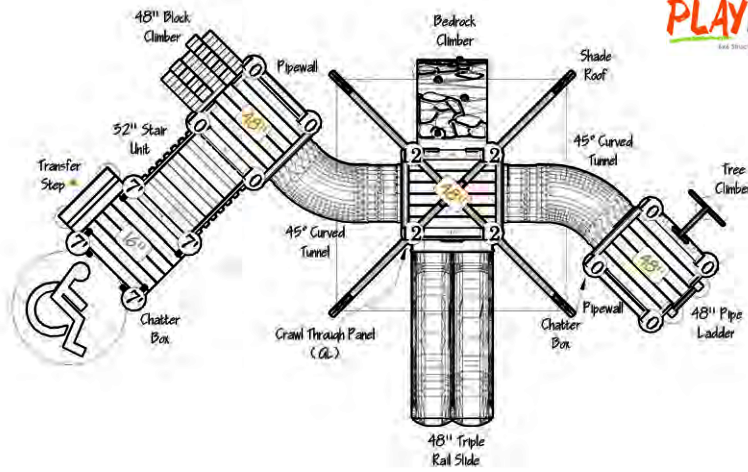

VM-400916

Age Group: 2-5 Years

USE ZONE: 35'x30'
 PLAY CAPACITY: 30-35 Kids
 ADA: Yes
 ELEVATED PLAY: 11 Components
 GROUND LEVEL PLAY: 0 Components

CONTAINS 25,000 RECYCLED MILK JUGS!

PT-200915

Age Group: 2-5 Years

USE ZONE: 36'x33'
 PLAY CAPACITY: 35-40 Kids
 ADA: Yes
 ELEVATED PLAY: 7 Components
 GROUND LEVEL PLAY: 2 Components

CONTAINS 11,000 RECYCLED MILK JUGS!

PLAYMAX Manufactured with integrity, using a Green Circle Certified Product
 POLYTUF

PT-200902

Age Group: 2-5 Years

USE ZONE: 31'x34'
 PLAY CAPACITY: 30-35 Kids
 ADA: Yes
 ELEVATED PLAY: 6 Components
 GROUND LEVEL PLAY: 4 Components

CONTAINS 11,200 RECYCLED MILK JUGS!

PLAYMAX Manufactured with integrity, using a Green Circle Certified Product
 POLYTUF